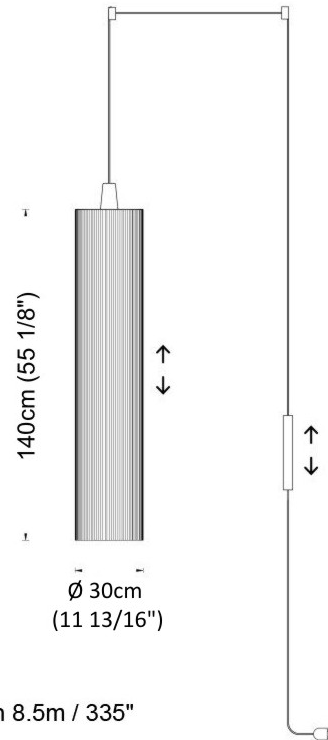

SWING SUSPENSION

D51004- : D51004-BLK

base number

1. To build a product code in our configurator select the specify button on the base model # product page
2. To build a manual product code on this datasheet choose from the options listed below in blue font and add the suffix to the base model #

GENERAL

Series: Swing
Partner: Fambuena
Division: Design
Installation: Suspension
Product Type: Pendant
Mounting Location: Ceiling
Light Distribution: Direct

PHYSICAL

Shape: Cylinder
Diameter (mm): 300
Diameter (in): 11 ¹³/₁₆
Height (mm): 1400
Height (in): 55 ¹/₈
Diffuser: Black Cotton Threads
Fixture Finish: Chrome
Fixture Material: Cotton / Metal
Primary Material: Fabric
Cable Details: Max. Cable Length 8.5m / 335"

ELECTRICAL

Lamp Type: LED Retrofit
Total Output Wattage (W): 20
Driver Included: No

LED

OPTICAL

RATINGS AND CERTIFICATIONS

Certified By: CSA Certified to UL and CSA Standards

PROJECT	
TYPE	
SPECIFIER	
QUANTITY	
DATE