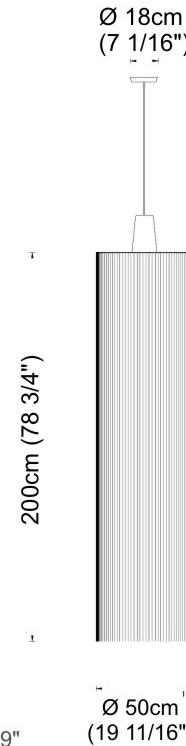

GENERAL

Series: Swing
 Partner: Fambuena
 Division: Design
 Installation: Suspension
 Product Type: Pendant
 Mounting Location: Ceiling
 Light Distribution: Direct

PHYSICAL

Shape: Cylinder
 Diameter (mm): 300
 Diameter (in): 11 ¹³/₁₆
 Height (mm): 1400
 Height (in): 55 ¹/₈
 Diffuser: Black Cotton Threads
 Fixture Finish: Chrome
 Fixture Material: Cotton / Metal
 Primary Material: Fabric
 Cable Details: Max. Cable Length 8.5m / 335"

PROJECT
TYPE
SPECIFIER
QUANTITY
DATE

SWING SUSPENSION

D51008- : D51008-CHR-BLK

base number

- To build a product code in our configurator select the specify button on the base model # product page
- To build a manual product code on this datasheet choose from the options listed below in blue font and add the suffix to the base model #

GENERAL

Series: Swing
 Partner: Fambuena
 Division: Design
 Installation: Suspension
 Product Type: Pendant
 Mounting Location: Ceiling
 Light Distribution: Direct

PHYSICAL

Shape: Cylinder
 Diameter (mm): 500
 Diameter (in): 19 11/16
 Height (mm): 2000
 Height (in): 78 3/4
 Fixture Material: Cotton / Metal
 Primary Material: Fabric
 Cable Details: Cable Length 200cm / 79"

ELECTRICAL

Lamp Type: LED Retrofit
 Total Output Wattage (W): 32
 Driver Included: No

LED

OPTICAL

RATINGS AND CERTIFICATIONS

Certified By: CSA Certified to UL and CSA Standards

Cable Length 200cm / 79"

PROJECT